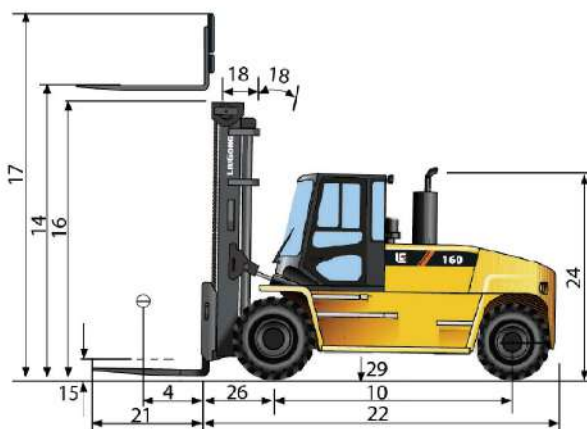

Model	Capacity @ 600 mm LC	Fuel Type	Engine
2160H	16,000 kg	Diesel	Cummins QSB6.7 / 6.7 L

2160H

Diesel
Pneumatic Tire Forklifts

TOUGH WORLD. TOUGH EQUIPMENT.

2160H Diesel • Pneumatic Tire Forklifts

General	1	Model			2160H
	2	Power Type			Diesel Tier III
	3	Base Capacity	@ rated load center	kg	16,000
	4	Load Center		mm	600
Weights	5	Service Weight	unloaded	kg	19,750
	6	Axle Load	loaded / unloaded, front	kg	32,555 / 9,360
	7		loaded / unloaded, rear	kg	3,195 / 10,390
Tires	8	Tire Type			Pneumatic
	9	Wheels	front / rear		4 / 2
	10	Wheelbase		mm	3,500
	11	Tire Size	front		12.00-20-18PR
	12		rear		12.00-20-18PR
	13	Tread Width	front / rear		1,844 / 2,000
Mast	14	Max. Fork Height	with std 2 - stage mast	mm	4,000
	15	Freelift	with std 2 - stage mast	mm	20
	16	Height, Upright Lowered	with std 2 - stage mast	mm	3,879
	17	Height, Upright Extended	with std 2 - stage mast	mm	5,879
	18	Mast Tilt, Fwd / Back	with std 2 - stage mast	deg	6° / 12°
	19	Carriage	width	mm	2,130
	20	Fork Spread	minimum/ maximum	mm	470 / 2050
	21	Fork Dimensions	T x W x L	mm	87 x 200 x 1,500
Chassis	22	Length to Fork Face	with std 2 - stage mast	mm	5,374
	23	Overall Width		mm	2,537
	24	Overhead Guard Height		mm	2,900
	25	Turning Radius	minimum outside	mm	4,885
	26	Fork Overhang	with std 2 - stage mast	mm	974
	27	Right Angle Stack	add load length and clearance	mm	7,560
	28	Ground Clearance	minimum loaded	mm	340
	29		center of wheelbase	mm	348
Performance	30	Travel Speed	loaded / unloaded	km/h	23 / 26
	31	Lift Speed	loaded / unloaded	m/s	0.33 / 0.41
	32	Lower Speed	loaded / unloaded	m/s	0.32 / 0.34
	33	Max. Drawbar Pull	loaded	kg	11,100
	34	Max. Gradeability	loaded / unloaded	%	28/ 26
Systems	35	Brakes	service		Foot / Hyd
	36		parking		Button / Hyd
	37		manufacturer		Cummins
	38	Engine	model		QSB6.7
	39		emission compliance		EPA/Euro Tier III
	40		cylinders		6
	41		displacement	liter	6.7
	42		rated power	kW/rpm	129 / 2,200
	43		max. torque	N • m/rpm	800 / 1,400