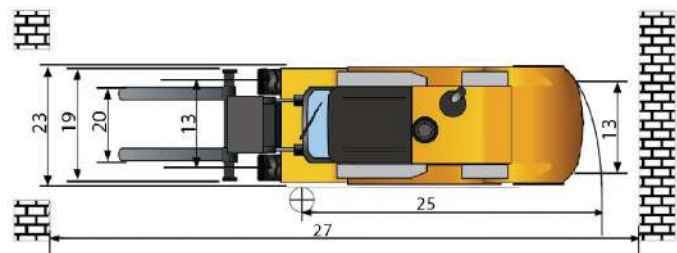

Model	Capacity @ 600 mm LC	Fuel Type	Engine
2160H	16,000 kg	Diesel	Cummins QSB6.7 / 6.7 L

2160H

Diesel
Pneumatic Tire Forklifts

TOUGH WORLD. TOUGH EQUIPMENT.

2160H Diesel • Pneumatic Tire Forklifts

General	1	Model			2160H
	2	Power Type			Diesel Tier III
	3	Base Capacity	@ rated load center	kg	16,000
	4	Load Center		mm	600
Weights	5	Service Weight	unloaded	kg	19,750
	6	Axle Load	loaded / unloaded, front	kg	32,555 / 9,360
	7		loaded / unloaded, rear	kg	3,195 / 10,390
Tires	8	Tire Type			Pneumatic
	9	Wheels	front / rear		4 / 2
	10	Wheelbase		mm	3,500
	11	Tire Size	front		12.00-20-18PR
	12		rear		12.00-20-18PR
	13	Tread Width	front / rear		1,844 / 2,000
Mast	14	Max. Fork Height	with std 2 - stage mast	mm	4,000
	15	Freelift	with std 2 - stage mast	mm	20
	16	Height, Upright Lowered	with std 2 - stage mast	mm	3,879
	17	Height, Upright Extended	with std 2 - stage mast	mm	5,879
	18	Mast Tilt, Fwd / Back	with std 2 - stage mast	deg	6° / 12°
	19	Carriage	width	mm	2,130
	20	Fork Spread	minimum/ maximum	mm	470 / 2050
	21	Fork Dimensions	T x W x L	mm	87 x 200 x 1,500
Chassis	22	Length to Fork Face	with std 2 - stage mast	mm	5,374
	23	Overall Width		mm	2,537
	24	Overhead Guard Height		mm	2,900
	25	Turning Radius	minimum outside	mm	4,885
	26	Fork Overhang	with std 2 - stage mast	mm	974
	27	Right Angle Stack	add load length and clearance	mm	7,560
	28	Ground Clearance	minimum loaded	mm	340
	29		center of wheelbase	mm	348
Performance	30	Travel Speed	loaded / unloaded	km/h	23 / 26
	31	Lift Speed	loaded / unloaded	m/s	0.33 / 0.41
	32	Lower Speed	loaded / unloaded	m/s	0.32 / 0.34
	33	Max. Drawbar Pull	loaded	kg	11,100
	34	Max. Gradeability	loaded / unloaded	%	28/ 26
Systems	35	Brakes	service		Foot / Hyd
	36		parking		Button / Hyd
	37		manufacturer		Cummins
	38	Engine	model		QSB6.7
	39		emission compliance		EPA/Euro Tier III
	40		cylinders		6
	41		displacement	liter	6.7
	42		rated power	kW/rpm	129 / 2,200
	43		max. torque	N • m/rpm	800 / 1,400